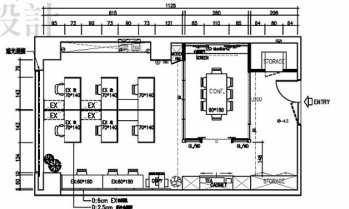

NPC INC. TAIWAN OFFICE FLOOR PLAN B

51/70m 225567-4F (7542/22.7%)

大星設計