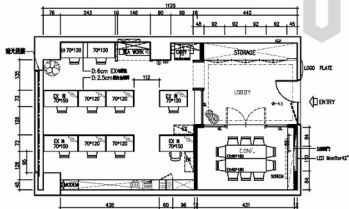

NPC INC. TAIWAN OFFICE FLOOR PLAN A

51/70m 225567-4F (7542/22.7%)