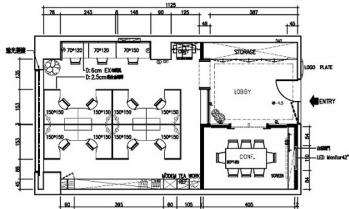

NPC INC. TAIWAN OFFICE FLOOR PLAN A2

51/70m 225567-4F (7542/22.7%)